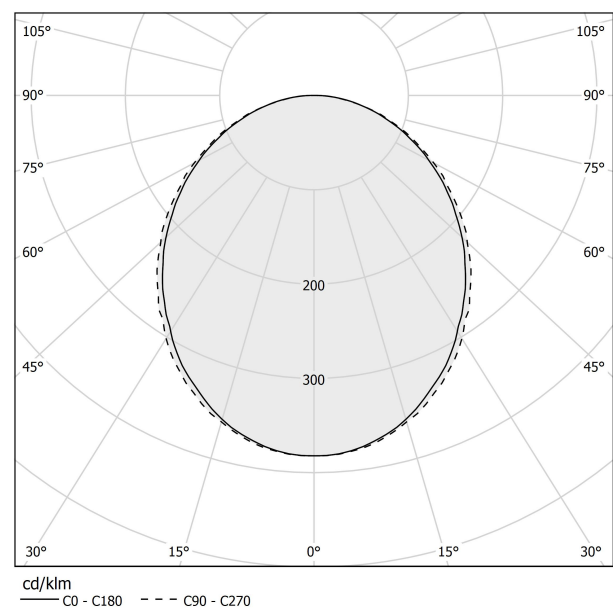

### Data sheet

CODE	L23102.360.0402
SYSTEM POWER CONSUMPTION	55W
EFFICACY	53.9lm/W
LIGHT SOURCE	LED
LIGHT SOURCE LIFETIME	L80 (B20) 80.000h
COLOUR TEMPERATURE	3000K Ra>90
LIGHT DISTRIBUTION	diffused
POWER SUPPLY	220-240V AC
FREQUENCY	50/60Hz
ELECTRICAL CONFIGURATION	dimmable (DALI/Push DIM)
DRIVER	integrated included
NOMINAL LUMINOUS FLUX	6840lm
LUMEN OUTPUT	2965lm
EFFICIENCY	43.3%
WEIGHT	3,24 Kg
PROTECTION DEGREE	IP40
COLOUR TOLLERANCES	SDCM 3
GLOW WIRE TEST PERFORMANCE	850°
PACKING DIMENSIONS	107,0 x 107,0 x 11,0 cm

### Polar diagram