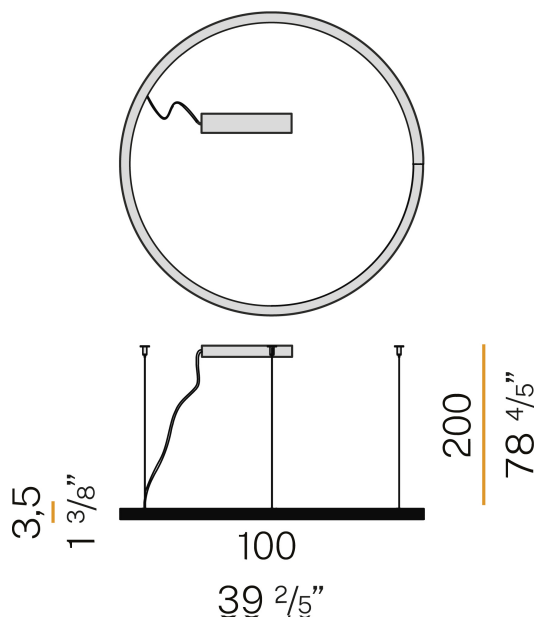

Technical drawing